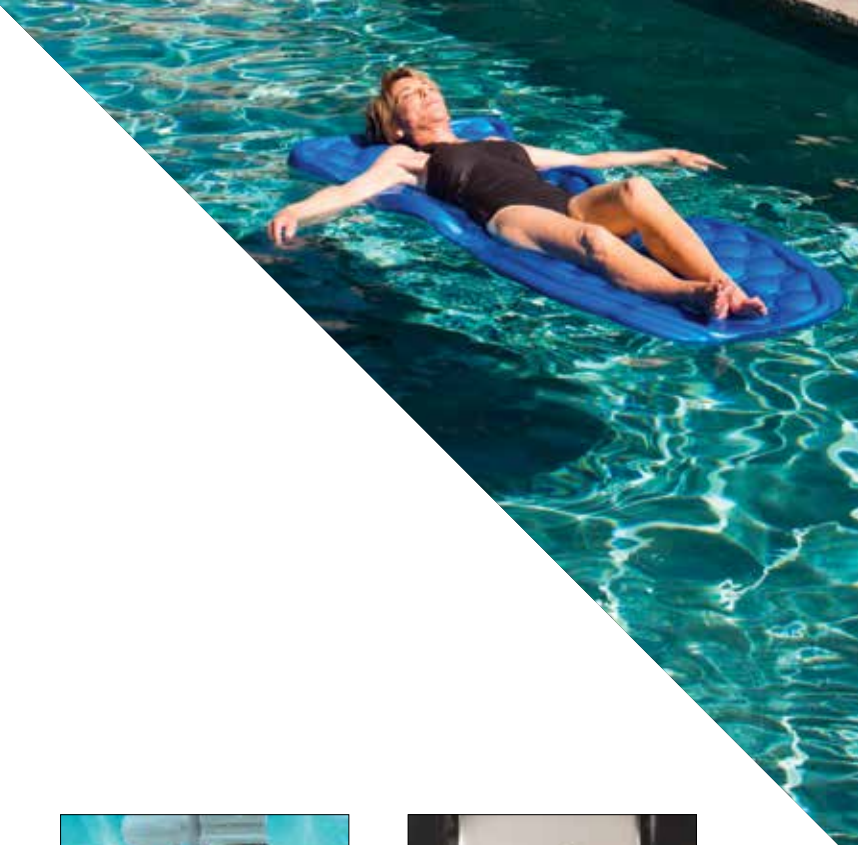

## INGROUND POOL CLEANER

Sleek design and four times greater cleaning coverage.

With more cleaning coverage, the Kreepy Krauly Platinum cleaner is the ideal solution for lush landscapes and tough cleaning challenges.